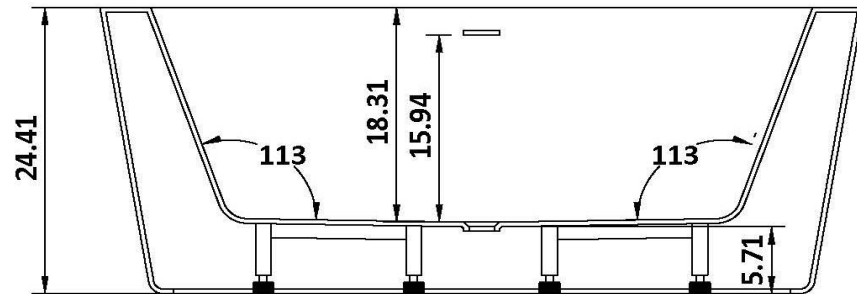

SanSiro Asti59CWH & Asti59CWH Air 59 inch Center Drain Bathtub

Bathtub Name	SanSiro ASTI 59"	
Integrated Drain Position	Center	
Features	Soaker + Water Heater	Air Jetted + Water Heater
Model Number	ASTI59CWH	ASTI59C-AirSpa
Pop-up Drain	Yes	Yes
All Parts Built Into Bathtub Cavity	Yes	Yes
Foam Insulation	Yes	Yes
Variable Speed Heated Air Jets on Floor	No	12
On/Off Water Heater up to 104°	Yes	Yes
Chromotherapy Light	Optional	Optional
Ozone Sanitizing	Yes	Yes
Remote Control Operation (no buttons)	Yes	Yes
Tub Weight Empty lbs	117	126
Approximate Gallons to Overflow with Bather	61	61
110 volt - 15-amp GFCI Requirement On Site	1	1