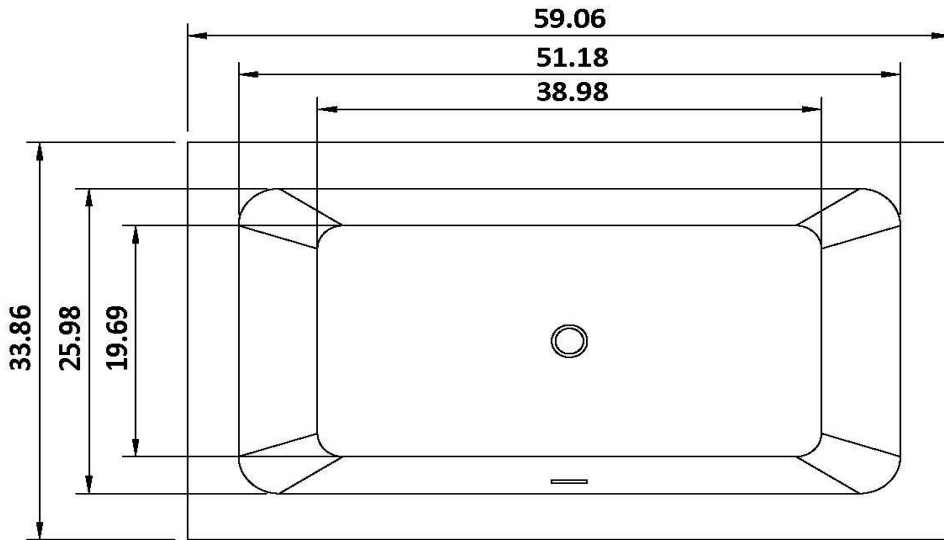

SanSiro Asti59CWH & Asti59CWH Air 59 inch Center Drain Bathtub

Bathtub Name	SanSiro ASTI 59"	
Integrated Drain Position	Center	
Features	Soaker + Water Heater	Air Jetted + Water Heater
Model Number	ASTI59CWH	ASTI59C-AirSpa
Pop-up Drain	Yes	Yes
All Parts Built Into Bathtub Cavity	Yes	Yes
Foam Insulation	Yes	Yes
Variable Speed Heated Air Jets on Floor	No	12
On/Off Water Heater up to 104°	Yes	Yes
Chromotherapy Light	Optional	Optional
Ozone Sanitizing	Yes	Yes
Remote Control Operation (no buttons)	Yes	Yes
Tub Weight Empty lbs	117	126
Approximate Gallons to Overflow with Bather	61	61
110 volt - 15-amp GFCI Requirement On Site	1	1