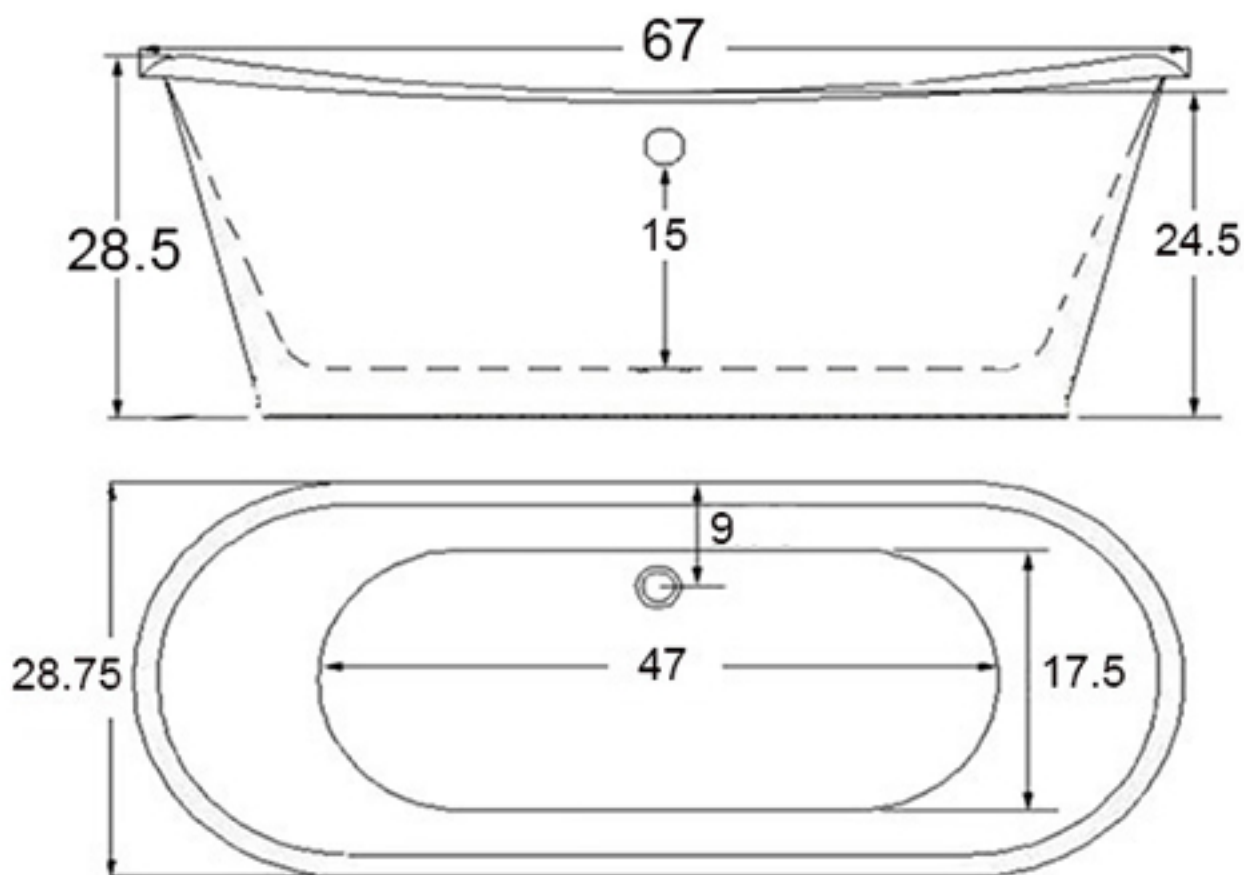

67" French Bateau Skirted Bathtub

CoreAcryl Heavy Duty Acrylic Interior Bathtub
Fiberglass and Resin Reinforced Acrylic Exterior Shell

Verona67; Antonio67; Luciano67; Nicolo67; Ginevra67; Sorrentino67

Includes Victorian Drain

Tub weight empty 179 lbs
Gallons to overflow 72
MA code Accepted