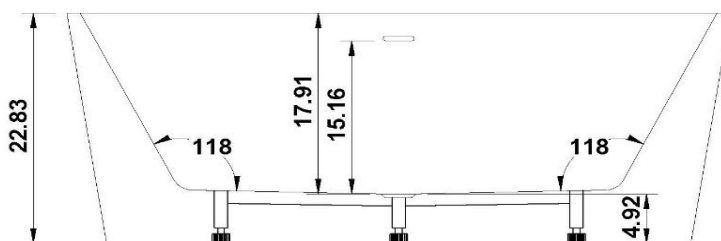

Napoli59C

Freestanding Bathtub Name & Length	Napoli	59"		
Integrated Drain Position	Center			
Features	Soaker	Air Jetted	Water Jetted	Spa Jetted
Model Number	NAPOLI59C	NAPOLI59CAJ	N/A	N/A
Pop-up Drain	yes	yes	N/A	N/A
Integrated Jetting Parts	N/A	yes	N/A	N/A
Variable Speed Heated Air Jets on Floor	N/A	12	N/A	N/A
Chromotherapy Light	N/A	optional	N/A	N/A
Ozone Sanitizing	N/A	optional	N/A	N/A
Remote Control Operation (no buttons)	N/A	yes	N/A	N/A
Additional 6' Electrical Extensions	N/A	1	N/A	N/A
Hole Saw in Case Electric Not Under Tub	N/A	1	N/A	N/A
Tub Weight Empty lbs	105	109	N/A	N/A
Gallons to Overflow with Bather	47	47	N/A	N/A
110 volt - 15-amp GFCI Requirement On Site	none	1	N/A	N/A

Meets or Exceeds

CSA B45.5/IAPMO Z124-2017

ASME A112.18.1-2018/CSA B125.1-18

MA Code Accepted

cUL Listed