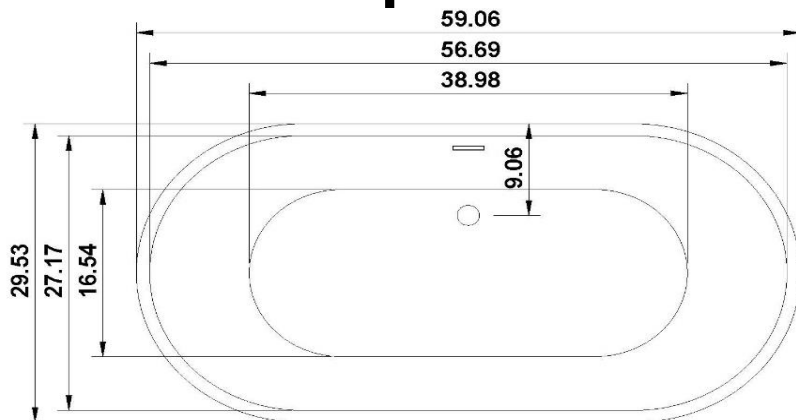

Napoli59C

Freestanding Bathtub Name & Length	Napoli	59"		
Integrated Drain Position	Center			
Features	Soaker	Air Jetted	Water Jetted	Spa Jetted
Model Number	NAPOLI59C	NAPOLI59CAJ	N/A	N/A
Pop-up Drain	yes	yes	N/A	N/A
Integrated Jetting Parts	N/A	yes	N/A	N/A
Variable Speed Heated Air Jets on Floor	N/A	12	N/A	N/A
Chromotherapy Light	N/A	optional	N/A	N/A
Ozone Sanitizing	N/A	optional	N/A	N/A
Remote Control Operation (no buttons)	N/A	yes	N/A	N/A
Additional 6' Electrical Extensions	N/A	1	N/A	N/A
Hole Saw in Case Electric Not Under Tub	N/A	1	N/A	N/A
Tub Weight Empty lbs	105	109	N/A	N/A
Gallons to Overflow with Bather	47	47	N/A	N/A
110 volt - 15-amp GFCI Requirement On Site	none	1	N/A	N/A

Meets or Exceeds

CSA B45.5/IAPMO Z124-2017

ASME A112.18.1-2018/CSA B125.1-18

MA Code Accepted

cUL Listed