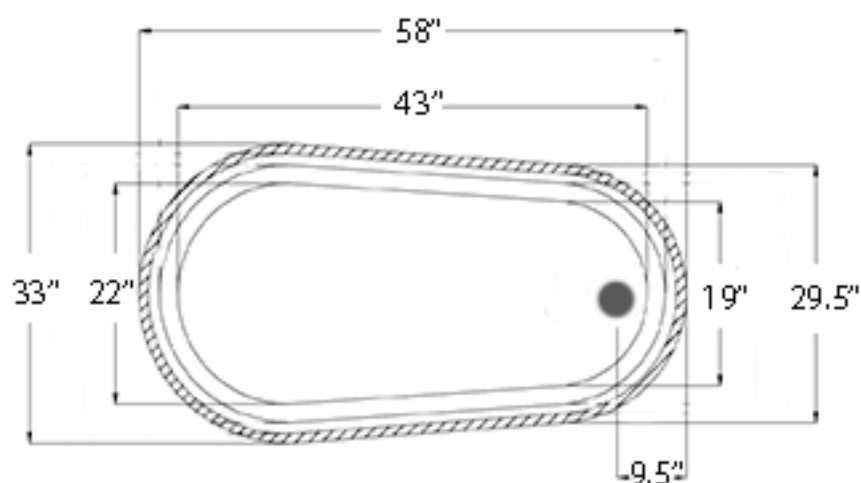

SanSiro LUXWIDE 58" Swedish Slipper Pedestal Bathtub

ATHENA

Tub weight - Approx 147lbs

Gallons to overflow with bather - Approx 51