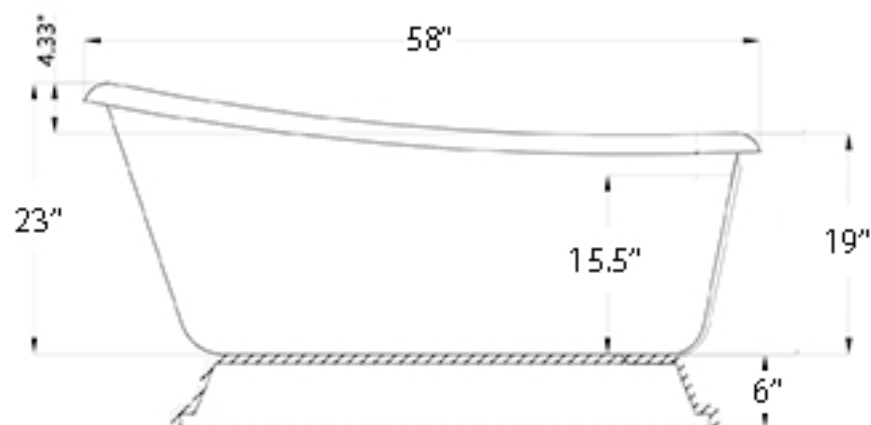

SanSiro LUXWIDE 58" Swedish Slipper Pedestal Bathtub

ATHENA

Tub weight - Approx 147lbs

Gallons to overflow with bather - Approx 51