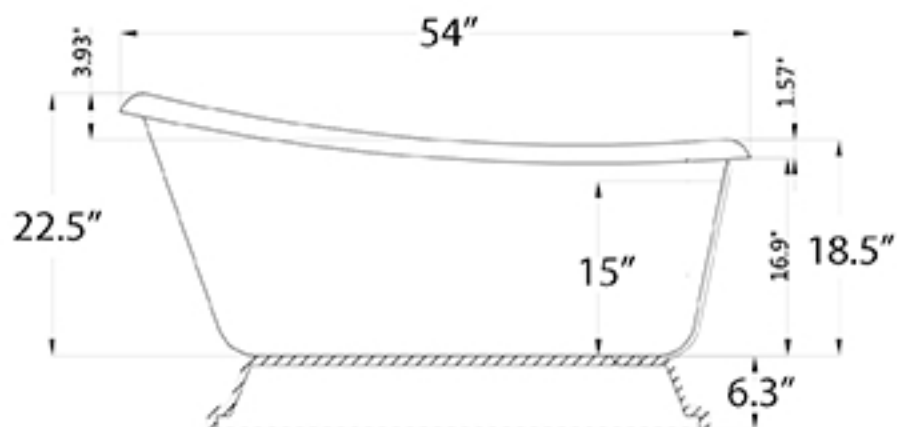

## SanSiro LUXWIDE 54" Swedish Slipper Pedestal Bathtub **ATHENA**

Tub weight - Approx 135 lbs

Gallons to overflow with person - Approx. 46