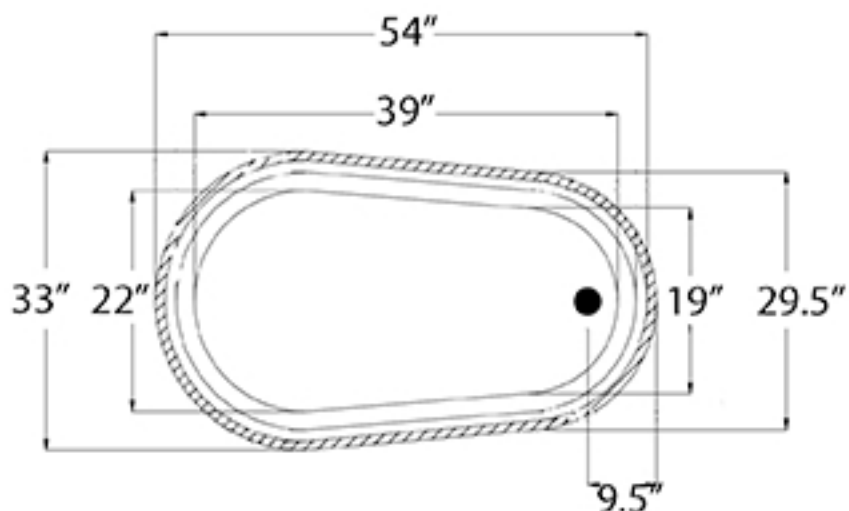

## SanSiro LUXWIDE 54" Swedish Slipper Pedestal Bathtub **ATHENA**

Tub weight - Approx 135 lbs

Gallons to overflow with person - Approx. 46