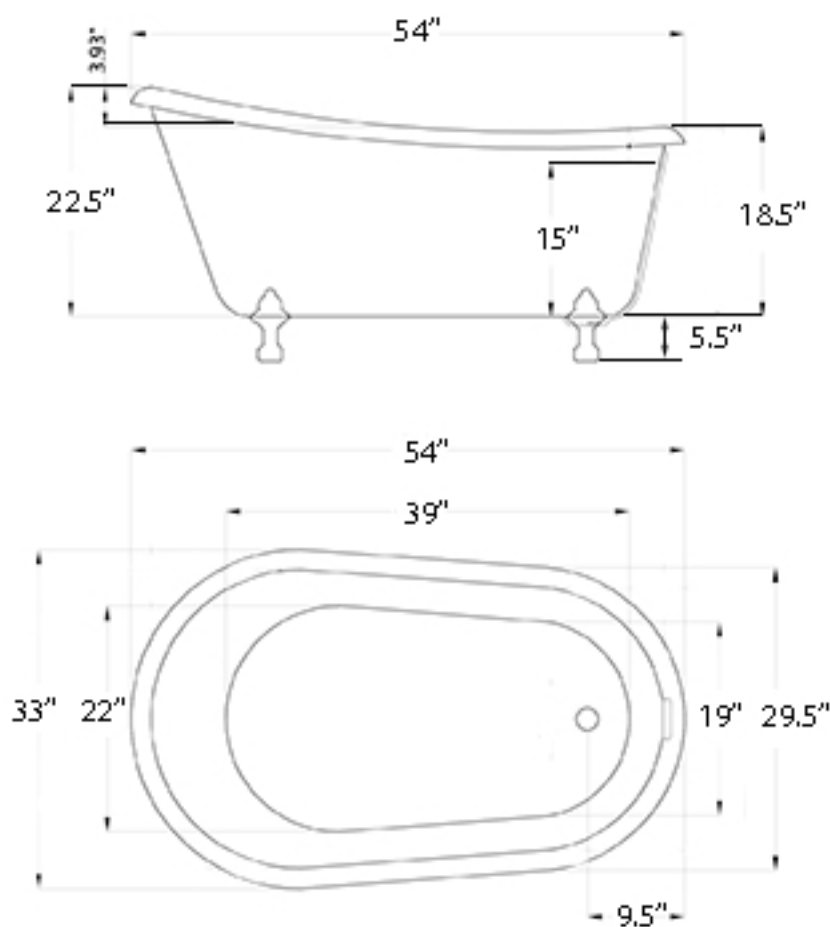

SanSiro LUXWIDE 54" Swedish Slipper Clawfoot Bathtub

## IRIS

Tub weight - Approx. 122 lbs

Gallons to overflow with person - Approx. 46