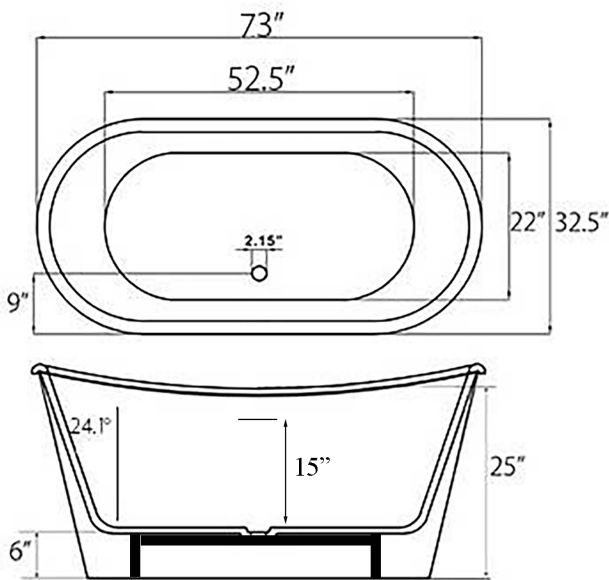

BATHS OF

DISTINCTION

bathsofdistinction.com 1.866.938.3880

MA Code
Accepted

73" Extra Wide French Bateau Skirted Bathtubs

Toulon73 - Solid Copper Skirt

Calypso73 - Reinforced Acrylic Skirt

3/4" Heavy Duty CoreAcryl Interior Shell

*Tub weight

Copper skirt - 188 lbs

Acrylic skirt - 142 lbs

*Approximate gallons to overflow

with bather - 68

*High gloss easy clean slip resistant floor

*Adjustable height foot pads for non-level flooring

*Tub attaches to floor at foot pads

*Skirt can be removed for easy handling

Jetted Version Details

12 jets in the tub floor

Variable speed blower inside tub shell

Remote control activation

Requires One 110v-15amp GFCI

No remote parts