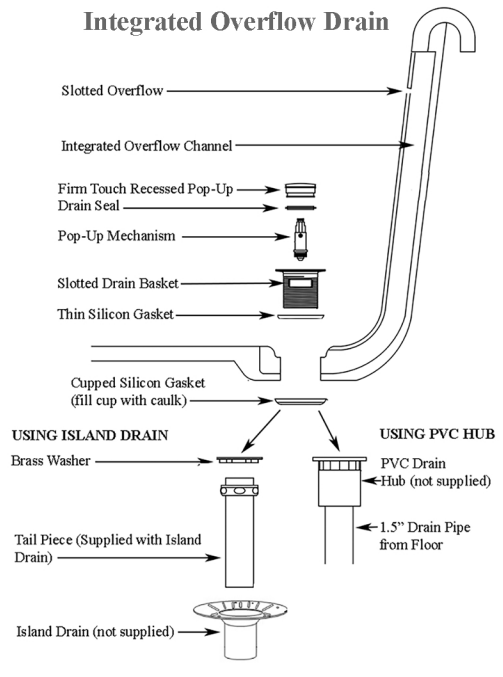

BATHS OF

DISTINCTION

bathsofdistinction.com 1.866.938.3880

MA Code
Accepted

73" Extra Wide French Bateau Skirted Bathtubs

Toulon73 - Solid Copper Skirt

Calypso73 - Reinforced Acrylic Skirt

3/4" Heavy Duty CoreAcryl Interior Shell

*Tub weight

Copper skirt - 188 lbs

Acrylic skirt - 142 lbs

*Approximate gallons to overflow

with bather - 68

*High gloss easy clean slip resistant floor

*Adjustable height foot pads for non-level flooring

*Tub attaches to floor at foot pads

*Skirt can be removed for easy handling

Jetted Version Details

12 jets in the tub floor

Variable speed blower inside tub shell

Remote control activation

Requires One 110v-15amp GFCI

No remote parts