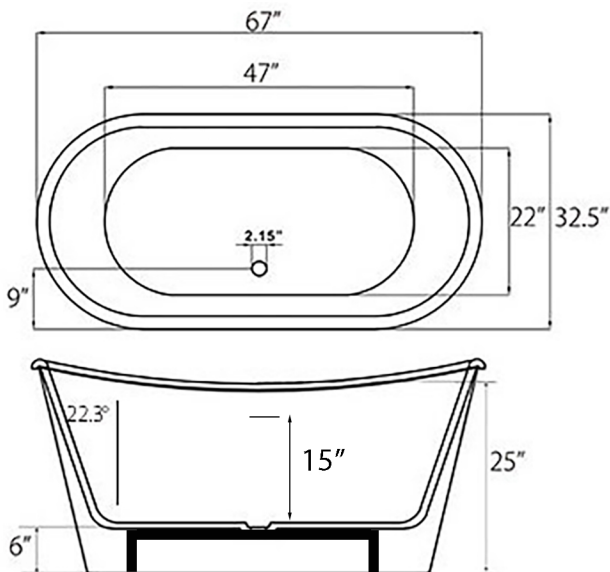

BATHS OF

DISTINCTION

bathsofdistinction.com 1.866.938.3880

67" Extra Wide French Bateau Skirted Bathtubs

Toulon67 - Solid Copper Skirt

Calypso67 - Reinforced Acrylic Skirt

3/4" Heavy Duty CoreAcryl Interior Shell

*Tub weight

Copper skirt - 178 lbs

Acrylic skirt - 133 lbs

*Approximate gallons to overflow

with bather - 62

*High gloss easy clean slip resistant floor

*Adjustable height foot pads for non-level

flooring

*Tub attaches to floor at foot pads

*Skirt can be removed for easy handling

Jetted Version Details

12 jets in the tub floor

Variable speed blower inside tub shell

Remote control activation

Requires One 110v-15amp GFCI