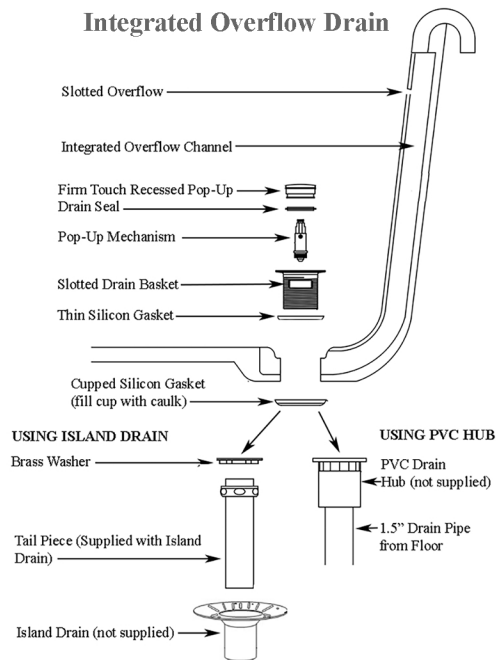

BATHS OF

DISTINCTION

bathsofdistinction.com 1.866.938.3880

67" Extra Wide French Bateau Skirted Bathtubs

Toulon67 - Solid Copper Skirt

Calypso67 - Reinforced Acrylic Skirt

3/4" Heavy Duty CoreAcryl Interior Shell

*Tub weight

Copper skirt - 178 lbs

Acrylic skirt - 133 lbs

*Approximate gallons to overflow

with bather - 62

*High gloss easy clean slip resistant floor

*Adjustable height foot pads for non-level

flooring

*Tub attaches to floor at foot pads

*Skirt can be removed for easy handling

Jetted Version Details

12 jets in the tub floor

Variable speed blower inside tub shell

Remote control activation

Requires One 110v-15amp GFCI

No remote parts