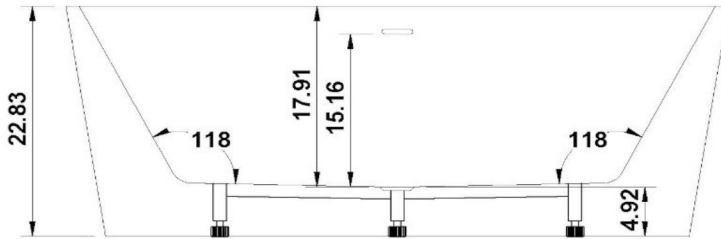

Napoli 59" Long

Available Variations:

- Simp-Napoli59 - Soaker No Jets
- SIMP-NAP59CWH - Soaker with Water Heater
- SS-NAPOLI59CAJ - Air Jetted
- SIMP-NAP59 AIRCWH - Air Jetted with Water Heater

General Specifications

Installation	Freestanding
Material	High Gloss Acrylic Sheet Reinforced with Fiberglass and Resin
Weight	102 lbs - Soaker 112 lbs - Air Jet
	Lorem Ipsum
Depth to Overflow	15.16"
Water Capacity (with Bather*)	63 gal (39gal)