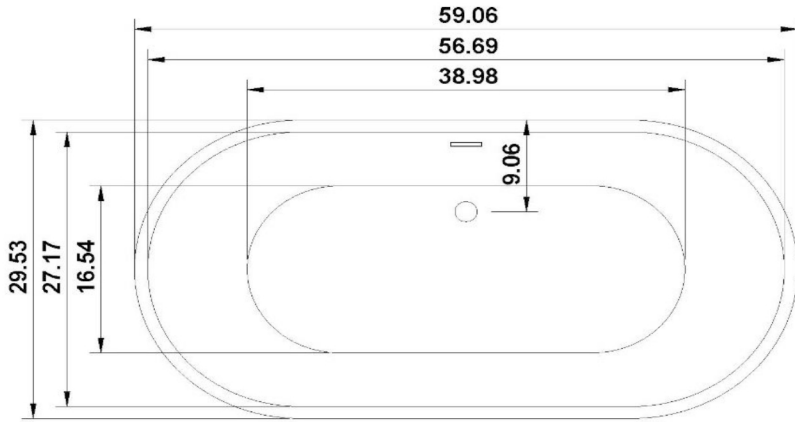

Napoli 59" Long

Available Variations:

- Simp-Napoli59 - Soaker No Jets
- SIMP-NAP59CWH - Soaker with Water Heater
- SS-NAPOLI59CAJ - Air Jetted
- SIMP-NAP59 AIRCWH - Air Jetted with Water Heater

General Specifications

Installation	Freestanding
Material	High Gloss Acrylic Sheet Reinforced with Fiberglass and Resin
Weight	102 lbs - Soaker 112 lbs - Air Jet
	Lorem Ipsum
Depth to Overflow	15.16"
Water Capacity (with Bather*)	63 gal (39gal)